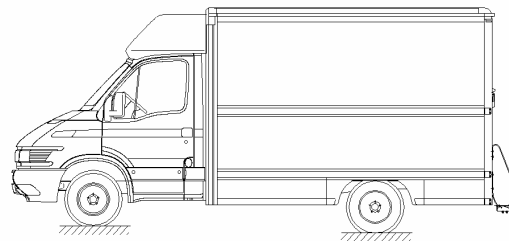

### **Opel Movano Pb45**

- Dimensions  
3350 x 2050 x 2030 mm
- Payload 1200 kg
- Overall weight 3500 kg

### **VW Crafter Pb45**

- Dimensions  
3350 x 2050 x 2030 mm
- Payload 1200 kg
- Overall weight 3500 kg

### **Renault Master Pb45**

- Dimensions  
3350 x 2050 x 2030 mm
- Payload 1200 kg
- Overall weight 3500 kg

### **Nissan (in Vorbereitung) Pb45**

- Dimensions  
3350 x 2050 x 2030 mm
- Payload 1200 kg
- Overall weight 3500 kg