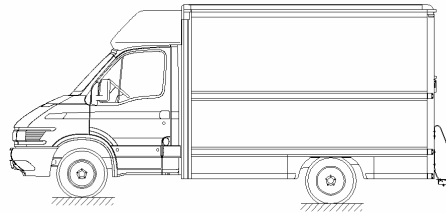

Versions of Mercedes Benz

Mercedes Sprinter Pb45

- Dimensions
3350 x 2050 x 2030 mm
- Payload 1200 kg
- Overall weight 3500 kg

Mercedes Sprinter Pb60

- Dimensions
4350 x 2050 x 2030 mm
- Payload 1900 kg
- Overall weight 4600 kg

Mercedes Vario 814 Pc60

- Dimensions
3966 x 2220 x 2220 mm
- Payload 2730 kg
- Overall weight 6600 kg

Mercedes Vario 814 Pc80

- Dimensions
4800 x 2220 x 2220 mm
- Payload 3490 kg
- Overall weight 7490 kg

Mercedes Vario 814 Pc100

- Dimensions
5730 x 2220 x 2220 mm
- Payload 3290 kg
- Overall weight 7490 kg