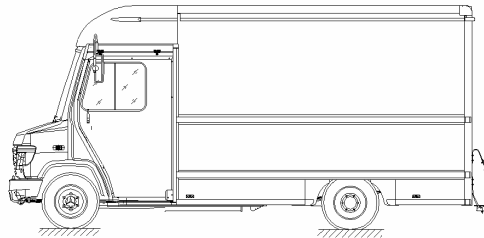

Versions of Mercedes Benz

Mercedes Sprinter Pb45

- Dimensions
3350 x 2050 x 2030 mm
- Payload 1200 kg
- Overall weight 3500 kg

Mercedes Sprinter Pb60

- Dimensions
4350 x 2050 x 2030 mm
- Payload 1900 kg
- Overall weight 4600 kg

Mercedes Vario 814 Pc60

- Dimensions
3966 x 2220 x 2220 mm
- Payload 2730 kg
- Overall weight 6600 kg

Mercedes Vario 814 Pc80

- Dimensions
4800 x 2220 x 2220 mm
- Payload 3490 kg
- Overall weight 7490 kg

Mercedes Vario 814 Pc100

- Dimensions
5730 x 2220 x 2220 mm
- Payload 3290 kg
- Overall weight 7490 kg