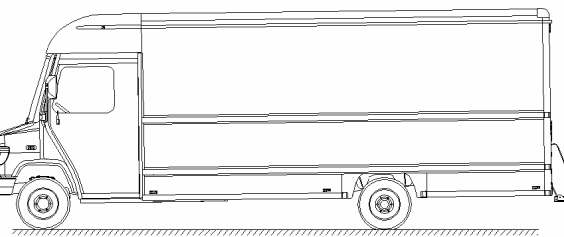

Versions of Mercedes Benz

Mercedes Sprinter Pb45

- Dimensions
3350 x 2050 x 2030 mm
- Payload 1200 kg
- Overall weight 3500 kg

Mercedes Sprinter Pb60

- Dimensions
4350 x 2050 x 2030 mm
- Payload 1900 kg
- Overall weight 4600 kg

Mercedes Vario 814 Pc60

- Dimensions
3966 x 2220 x 2220 mm
- Payload 2730 kg
- Overall weight 6600 kg

Mercedes Vario 814 Pc80

- Dimensions
4800 x 2220 x 2220 mm
- Payload 3490 kg
- Overall weight 7490 kg

Mercedes Vario 814 Pc100

- Dimensions
5730 x 2220 x 2220 mm
- Payload 3290 kg
- Overall weight 7490 kg